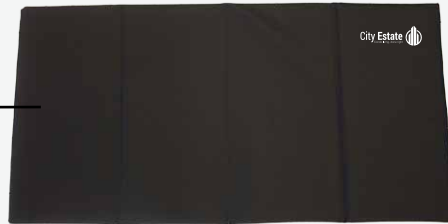

BRAND YOUR KUMA WAGON! #444

DECORATION METHOD Heat Transfer (CAD Print w/ Backfill)

DECORATION LOCATION Centered on Base Insert

MAX IMPRINT AREA 4"(w) x 3" (h)

PRICE $16.67c ea

Includes up to max size & handling fees

SET UP $83.33c

MINIMUM - 6PC

ADDITIONAL COSTS

WEEDED CAD PRINT $1.67c ea

Weeded CAD Print may not be available for all logos.

PERSONALIZATION $16.67c ea

LESS THAN MINIMUM (3-5pc) - $83.33c.

DECORATION NOT AVAILABLE FOR LESS THAN 3PC

DEFAULT LOCATION