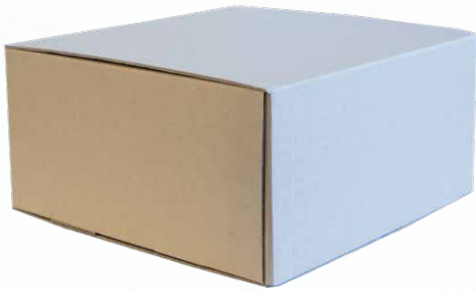

LUX FAUX FUR EXCLUSIVE GIFT SET

#467 CHINCHILLA LUX FAUX FUR THROW

+

#467 MIDNIGHT GREY LUX FAUX FUR THROW

+

TWO #206 KUMA WINE TUMBLER

(SAME COLOR TUMBLERS, OR MIX AND MATCH FOR SET)

LASER ETCH INCLUDED ON TUMBLERS

\$215.00^cea
DECORATED*

FRONT WITH YOUR LOGO

BACK

tumblers will be boxed

VALID UNTIL DECEMBER 1, 2022. MINIMUM 24 SETS. LESS THAN MIN.(12-23PCS): \$83.33C. **PRICE INCLUDES LASER PATCH ON BOTH BLANKETS AND LASER ETCH ON TUMBLERS.** TOTAL SET SETUP FEE: \$66.67C. FOB EDMONTON