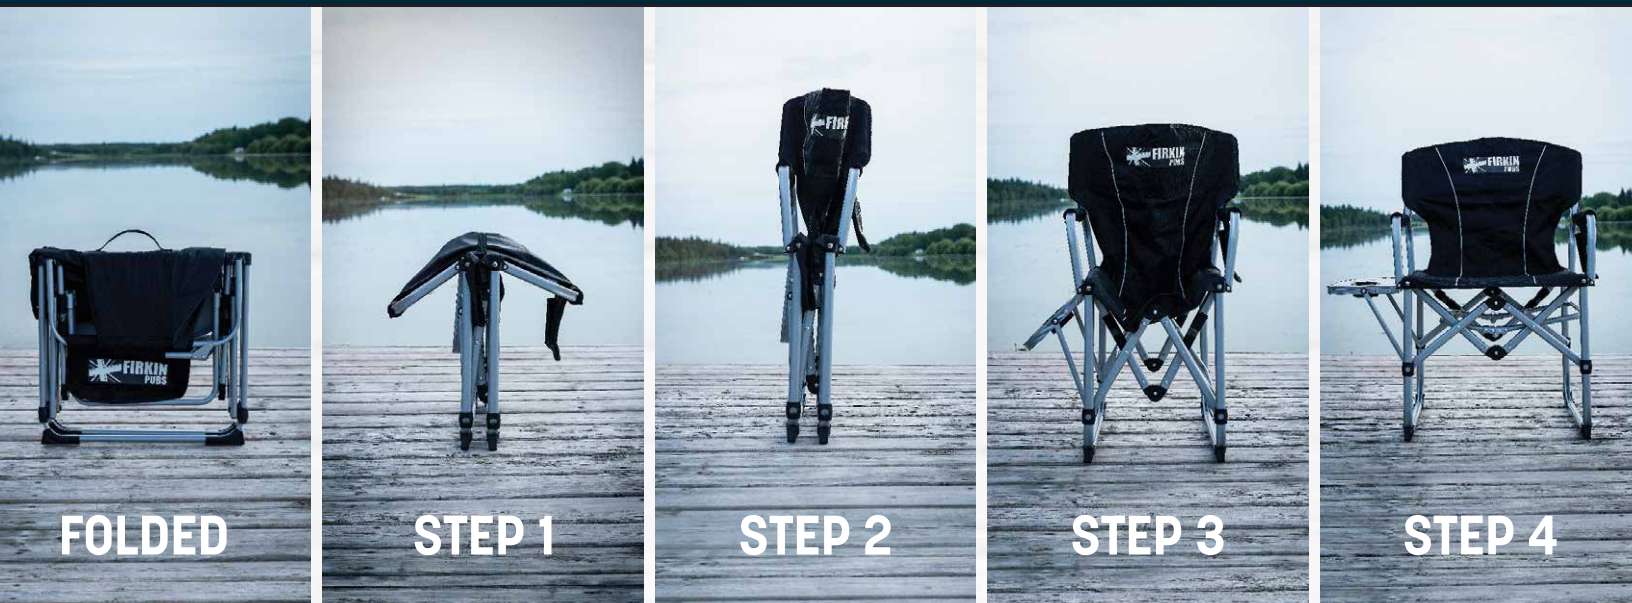

401 FLEX DIRECTOR'S CHAIR

The most innovative Director's Chair with side table on the market. This unique "Tightfit" folding system allows for ultra compactability, while still providing that great comfort you'd expect.

- › 600D x 300D nylon w/ PVC coating
 - › Patented "TightFit" folding system
 - › 1" steel tube frame
 - › Chair base stabilizers
 - › Side pocket organizer
 - › Side table w/ cup holder
- › Nylon 600D x 300 D avec revêtement en PVC
 - › Système de pliage « TightFit » breveté
 - › Cadre en tuyaux d'acier de 1"
 - › Stabilisateurs à la base du fauteuil
 - › Table latérale avec porte-gobelet

WEIGHT CAPACITY » 265 lbs.
 OPEN SIZE » 37" x 24" x 21"
 FOLDED SIZE » 18.5" x 7" x 21"
 SEAT HEIGHT » 17"
 COLOR » Black

	1	75	150+
BLANK	\$98.33	\$92.50	\$87.50 ^{3R}

DECORATION OPTIONS (not included in price. Decoration is additional, please see chair price list for costs)

Front Center Panel
 (max size: 7" w x 4" h)
 Heat Transfer

Back Panel, left or right side
 (max size: 5.75" w x 4" h)
 Heat Transfer

Side Table
 (max size: Full coverage)
 Vinyl Decal