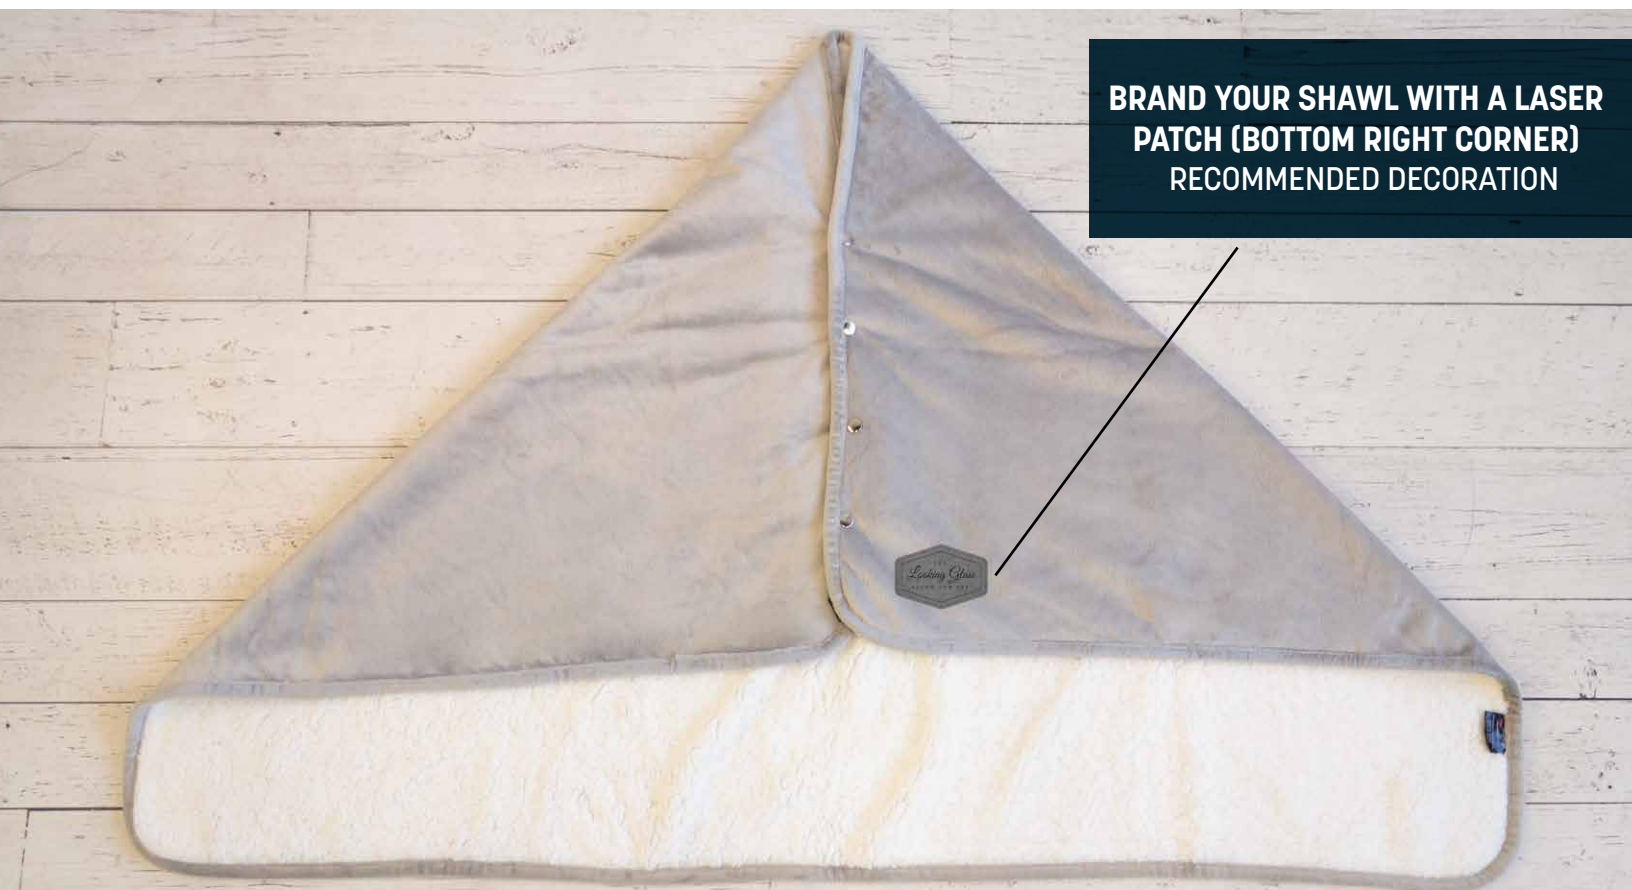

**BRAND YOUR SHAWL WITH A LASER
PATCH (BOTTOM RIGHT CORNER)
RECOMMENDED DECORATION**