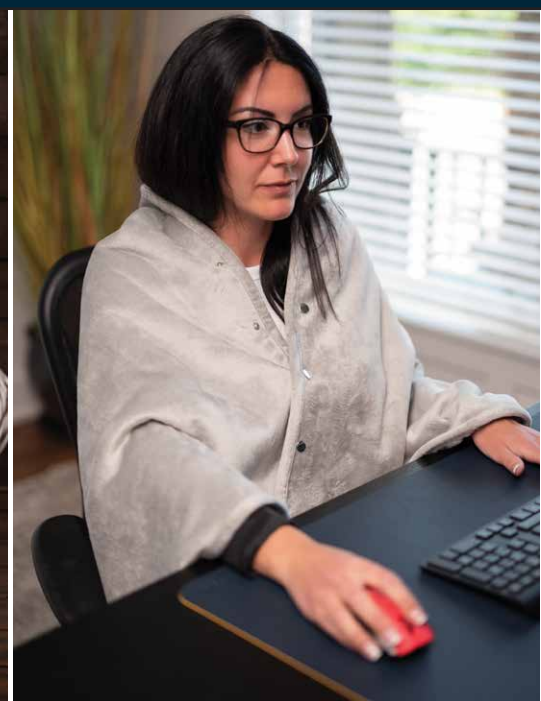

455 ENVY SHERPA SHAWL

This wearable blanket is ideal for keeping you warm and cozy while watching TV, lounging on the sofa, reading a book or working in your office.

SIZE » 35" x 55" with 4 buttons

COLORS » Grey (CG5c) super soft micro fur (180gsm) with Sherpa (220gsm)