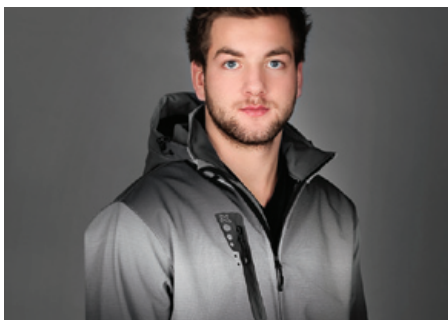

Custom Colored
Zipper Pulls

(more details pg. 11)

MISSION Jacket

Mens Style #701

Pg. 56

Ladies Style #702

Pg. 57

ECHO Soft Shell

Pg. 33

VAPOR Soft Shell

Mens Style #706

Pg. 36

Ladies Style #708

Pg. 37

INFINITE

Soft Shell