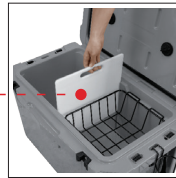

## ORSO ICEBOX - 25QT

600 | KM-OI-25-WH | KM-OI-25-GR  
WHITE GREY

- Roto-molded design for maximum durability with LLDPE material
- Pressure release valve for easy opening
- Large drain cap
- Dual locking plates with bottle openers
- Stainless steel handle with foam handle grip
- Anti-skid feet keep cooler in place
- Built-in ruler on lid
- Includes 1 basket, 1 cutting board, 2 cup holders