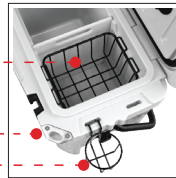

## ORSO ICEBOX - 25QT

600 | KM-OI-25-WH | KM-OI-25-GR  
WHITE GREY

- Roto-molded design for maximum durability with LLDPE material
- Pressure release valve for easy opening
- Large drain cap
- Dual locking plates with bottle openers
- Stainless steel handle with foam handle grip
- Anti-skid feet keep cooler in place
- Built-in ruler on lid
- Includes 1 basket, 1 cutting board, 2 cup holders